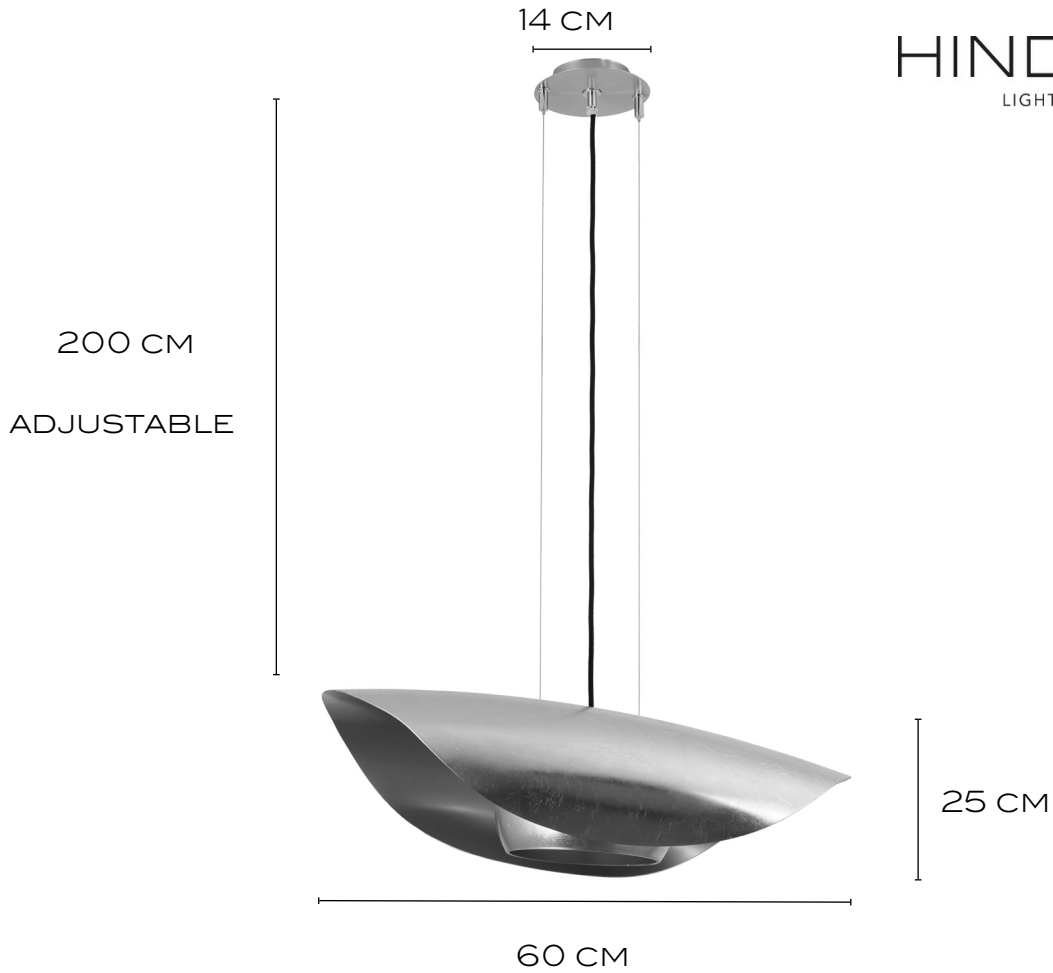

HIND RABII

LIGHTING STUDIO

MODEL	FEELING
TYPE	HANGING LAMP
MARKING	  
PROTECTION SIGN	IP20 (INDOOR USE)
BULB	E27 230V MAX. 40 WATTS
BULBS DELIVERED	NO
MAXIMUM WATTAGE	40 WATTS
RECOMMENDED BULB	E27CFL15 OR E27CFL23

REMARKS :

- DIMENSIONS : ONE SIZE AVAILABLE.
- AVAILABLE COLORS : GOLD LEAF - BLACK LEAF.-COPPER LEAF
- AVAILABLE COLORS FOR CEILING BASE : BRUSHED GOLD -BRUSHED NICKEL- BRUSHED COPPER
- ELECTRICAL CABLE : 200CM ADJUSTABLE. OTHER LENGTH ON REQUEST.
- ELECTRICAL CABLE COLORS : SEE FILE IN -DOWNLOAD-